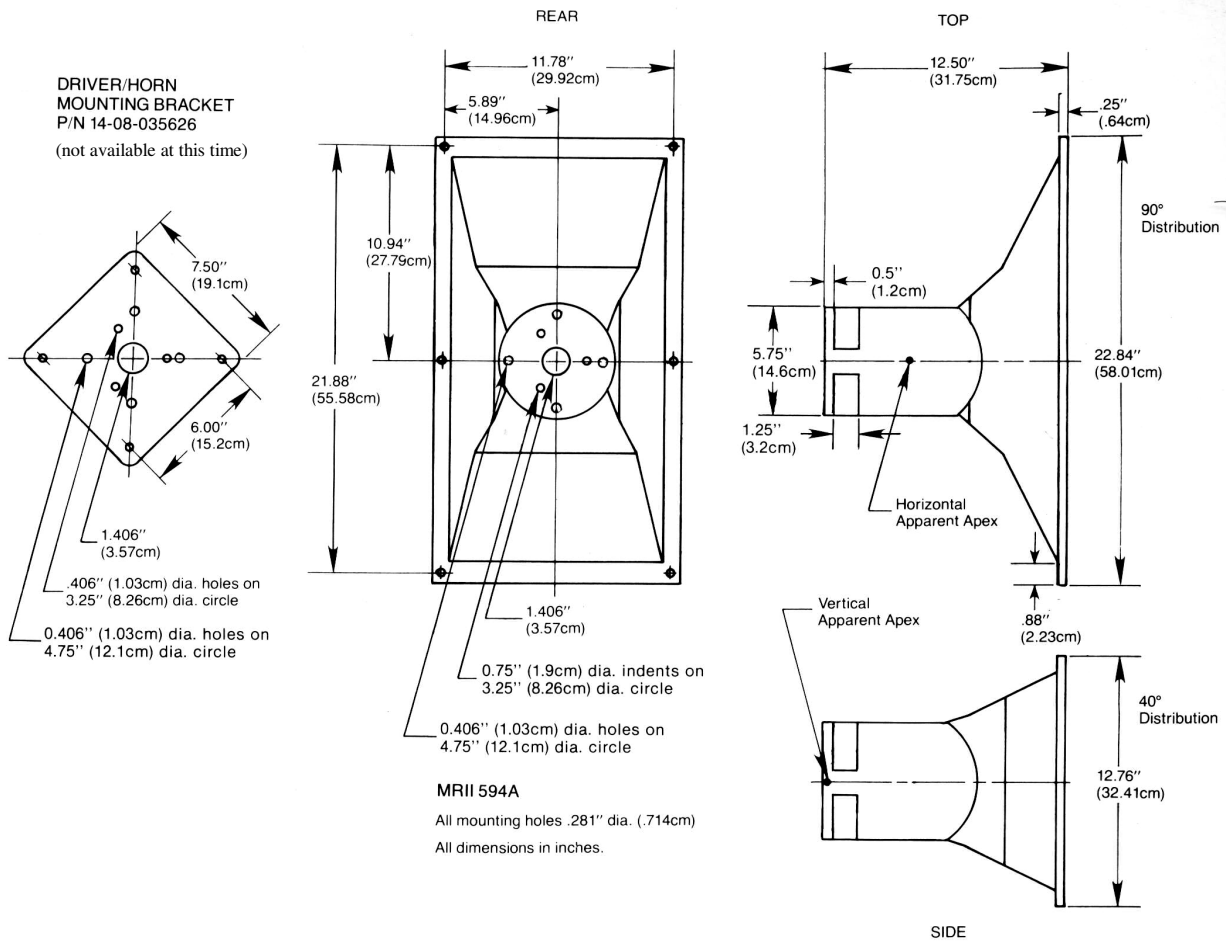

MRII594A CONSTANT-DIRECTIVITY HORN

DIMENSIONS -

GREAT PLAINS AUDIO
7127 NORTHWEST THIRD ST.
OKLAHOMA CITY, OKLAHOMA 73127
TELE: (405) 789-0221
WWW.GREATPLAINSAUDIO.COM

"The Legacy Lives On"™

© 2009 Great Plains Audio, LLC.
Specifications subject to change without notice. Overall performance will be maintained or improved.
Great Plains Audio, The Engine, Radial-Wave, and "The Legacy Lives On" are trademarks of the Great Plains Audio, LLC.
All Rights Reserved